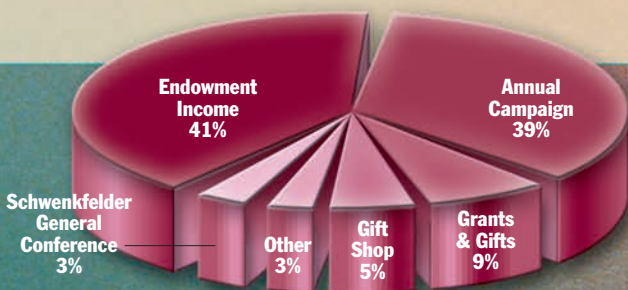

Our Sponsors

BRADLEY HENDERSHOT, A SENSE OF PLACE

- **Exhibit Sponsor**
  Harleysville National Bank & Trust
- **Opening Reception Sponsor**
  Friends of the Schwenkfelder Library & Heritage Center
- **Catalog Sponsors**
  Eyecare of the Valley
  Robin Hepler Graphic Design
  Steve Pestrock Photography
  THP
  Urwiler & Walter, Inc.

PA GERMANS & VICTORIAN TASTE

- **Exhibit Sponsor**
  Central Schwenkfelder Church Ladies Aid Society

MODEL TRAIN FAIRE

- **Program Sponsors**
  Mohr's Store, Car Wash & Gas
  Schultheis' Carriage House
  Stout, Tacconelli & Assoc., Inc.

NORTH PENNSMEN CONCERT

- **Program Sponsors**
  Mohr's Store, Car Wash & Gas
  Moyer & Son, Inc.
  PPL Corporation
  Schultheis' Carriage House

OPERATING FUND SOURCES