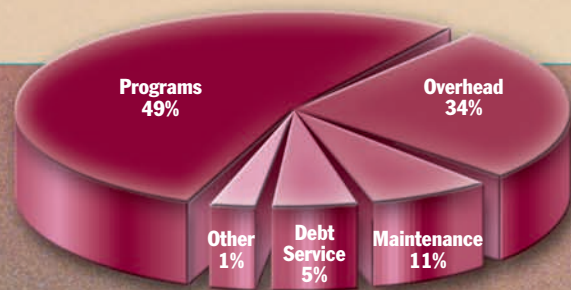

OPERATING FUND USES